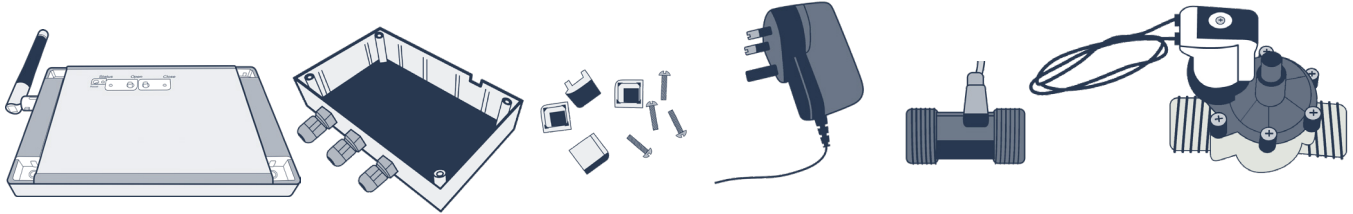

QUICK START GUIDE

3

KEY

- + (Red)
- (Black)
- 5V (White)
- SIG (Green)
- GND (Brown)
- SIG (White)
- GND (Brown)

4

www.FlowReporter.com