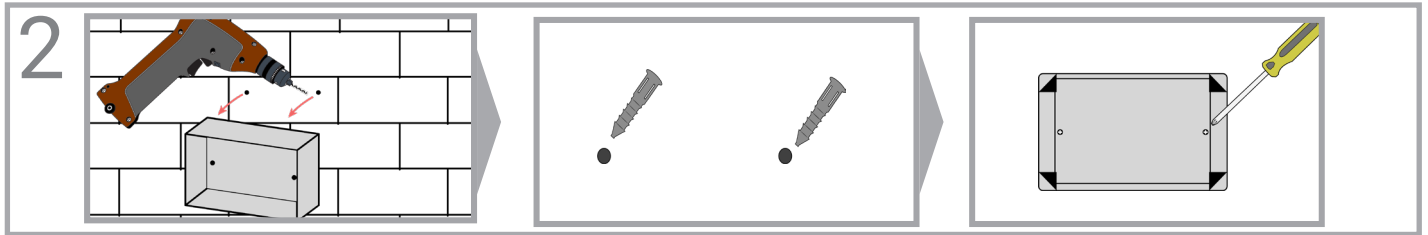

QUICK START GUIDE

3

KEY

- + (Red)
- (Black)
- 5V (White)
- SIG (Green)
- GND (Brown)
- SIG (White)
- GND (Brown)

4

www.FlowReporter.com